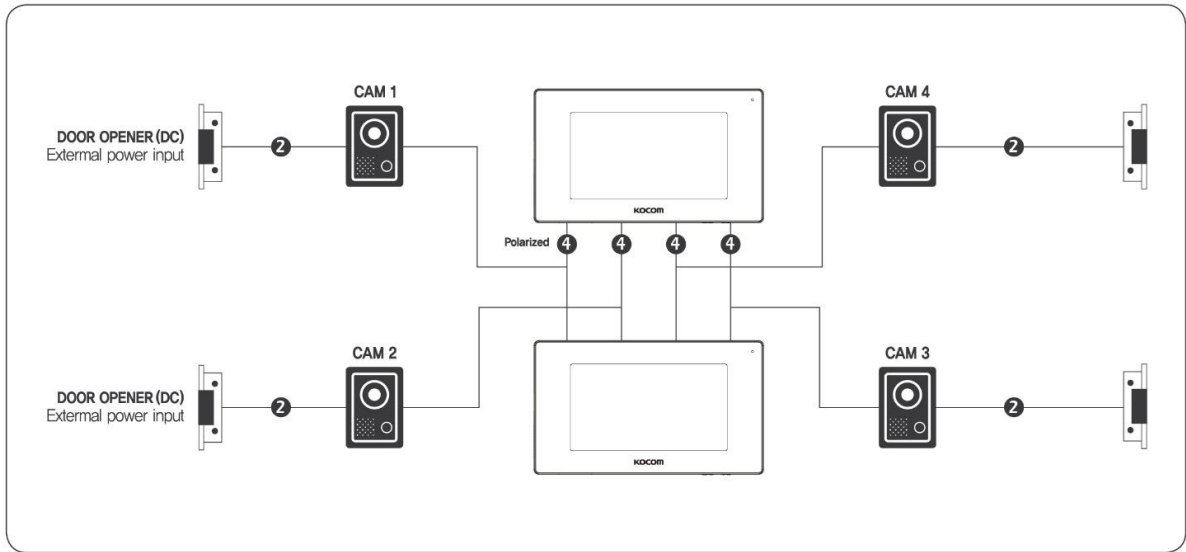

# KCV-544

- 7" Color digital LCD monitor
- Easy to operate using OSD menu and icon button
- Communication between Door camera, Guard phone and Lobby phone
- Connection up to 4 door cameras and 2 monitors

## SPECIFICATIONS

Model	KCV-544
Power Source	AC 100V-AC240V 50/60Hz
Power Consumption	Stand by 1,8W(±20%), In load 12W(±20%)
LCD	7" Digital LCD
Communication System	Hands-free Type
Operating Temperature	0°C ~ +40°C
Mount Type	Surface Mount
Dimension	223(W) x 130(H) x 33(D) mm

## WIRING DIAGRAM